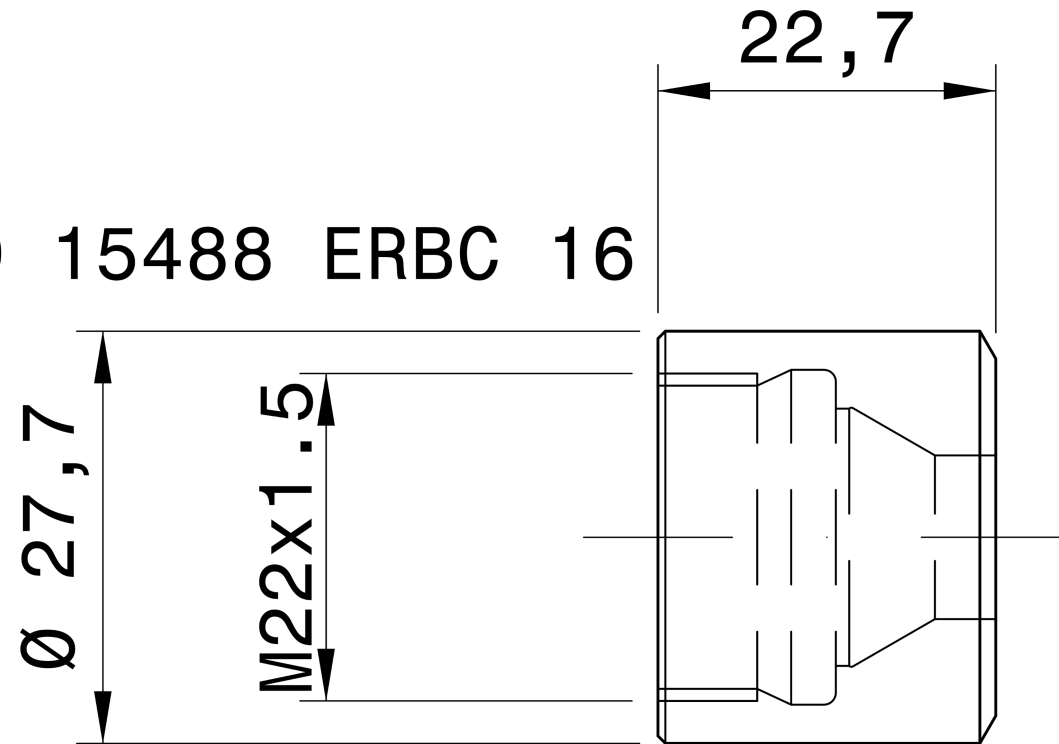

ISO 15488 ERBC 16

REGO-FIX 3416.40000

- This is a non-controlled copy. All information given herein is subject to change without notice
- The information given herein has been carefully checked and is believed to be correct. REGO-FIX, however, assumes no responsibility or liability for any errors, inaccuracies or omissions that may appear in this drawing
- This document is subject to copyright laws. No part of this document may be reproduced or transmitted in any form or any means, electronic or mechanic, for any purpose, without the express written permission of REGO-FIX

REGO-FIX 

Obermattweg 60 / 4456 Tenniken / Switzerland
P +41 61 976 1466
www.rego-fix.com / info@rego-fix.com

Date	04.05.2021
Part No.	3416.40000
Type	Clamping nuts
Hi-Q / ERBC 16	