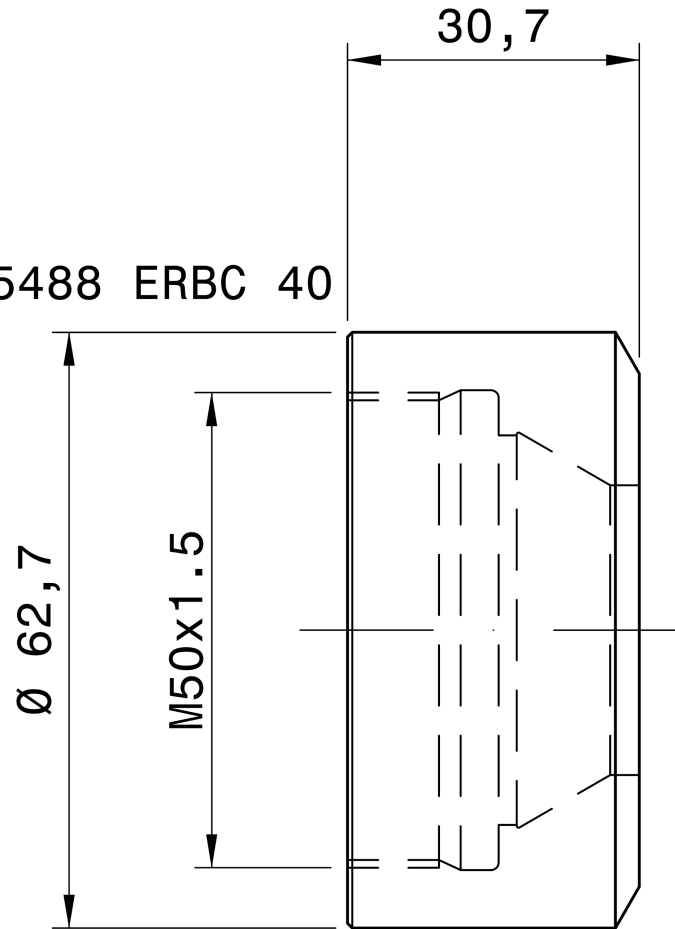

ISO 15488 ERBC 40

REGO-FIX 3440.40000

- This is a non-controlled copy. All information given herein is subject to change without notice
- The information given herein has been carefully checked and is believed to be correct. REGO-FIX, however, assumes no responsibility or liability for any errors, inaccuracies or omissions that may appear in this drawing
- This document is subject to copyright laws. No part of this document may be reproduced or transmitted in any form or any means, electronic or mechanic, for any purpose, without the express written permission of REGO-FIX

**REGO-FIX**▲

Obermattweg 60 / 4456 Tenniken / Switzerland  
P +41 61 976 1466  
www.rego-fix.com / info@rego-fix.com

Date	04.05.2021
Part No.	3440.40000
Type	Clamping nuts
<b>Hi-Q / ERBC 40</b>	