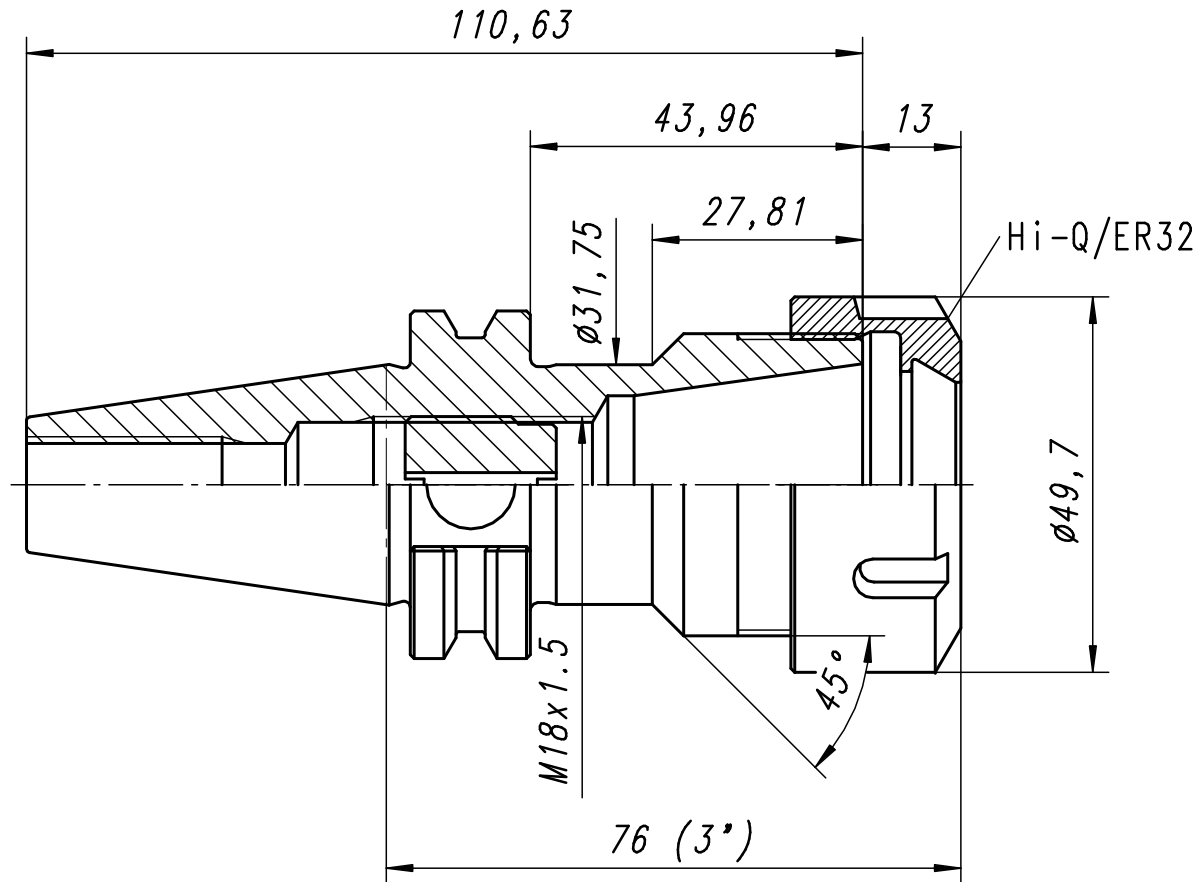

Swiss
Precision
Tools

REGO-FIX®

REGO-FIX AG
Obermattweg 60
4456 Tenniken / Switzerland

Phone +41 61 976 14 66

Fax +41 61 976 14 14

www.rego-fix.com

This is a non controlled copy. All information given herein are subject to change without notice.

The information given herein has been carefully checked and is believed to be correct. REGO-FIX, however, assumes no responsibility or liability for any errors, inaccuracies or omissions that may appear in this drawing.

This document is subject to copyright laws. No part of this document may be reproduced or transmitted in any form or any means, electronic or mechanic, for any purpose, without the express written permission of REGO-FIX

Type: CAT30/ER32x3"

Part No.: 2330.13231

Date: 24.08.2007

Scale: 1:1