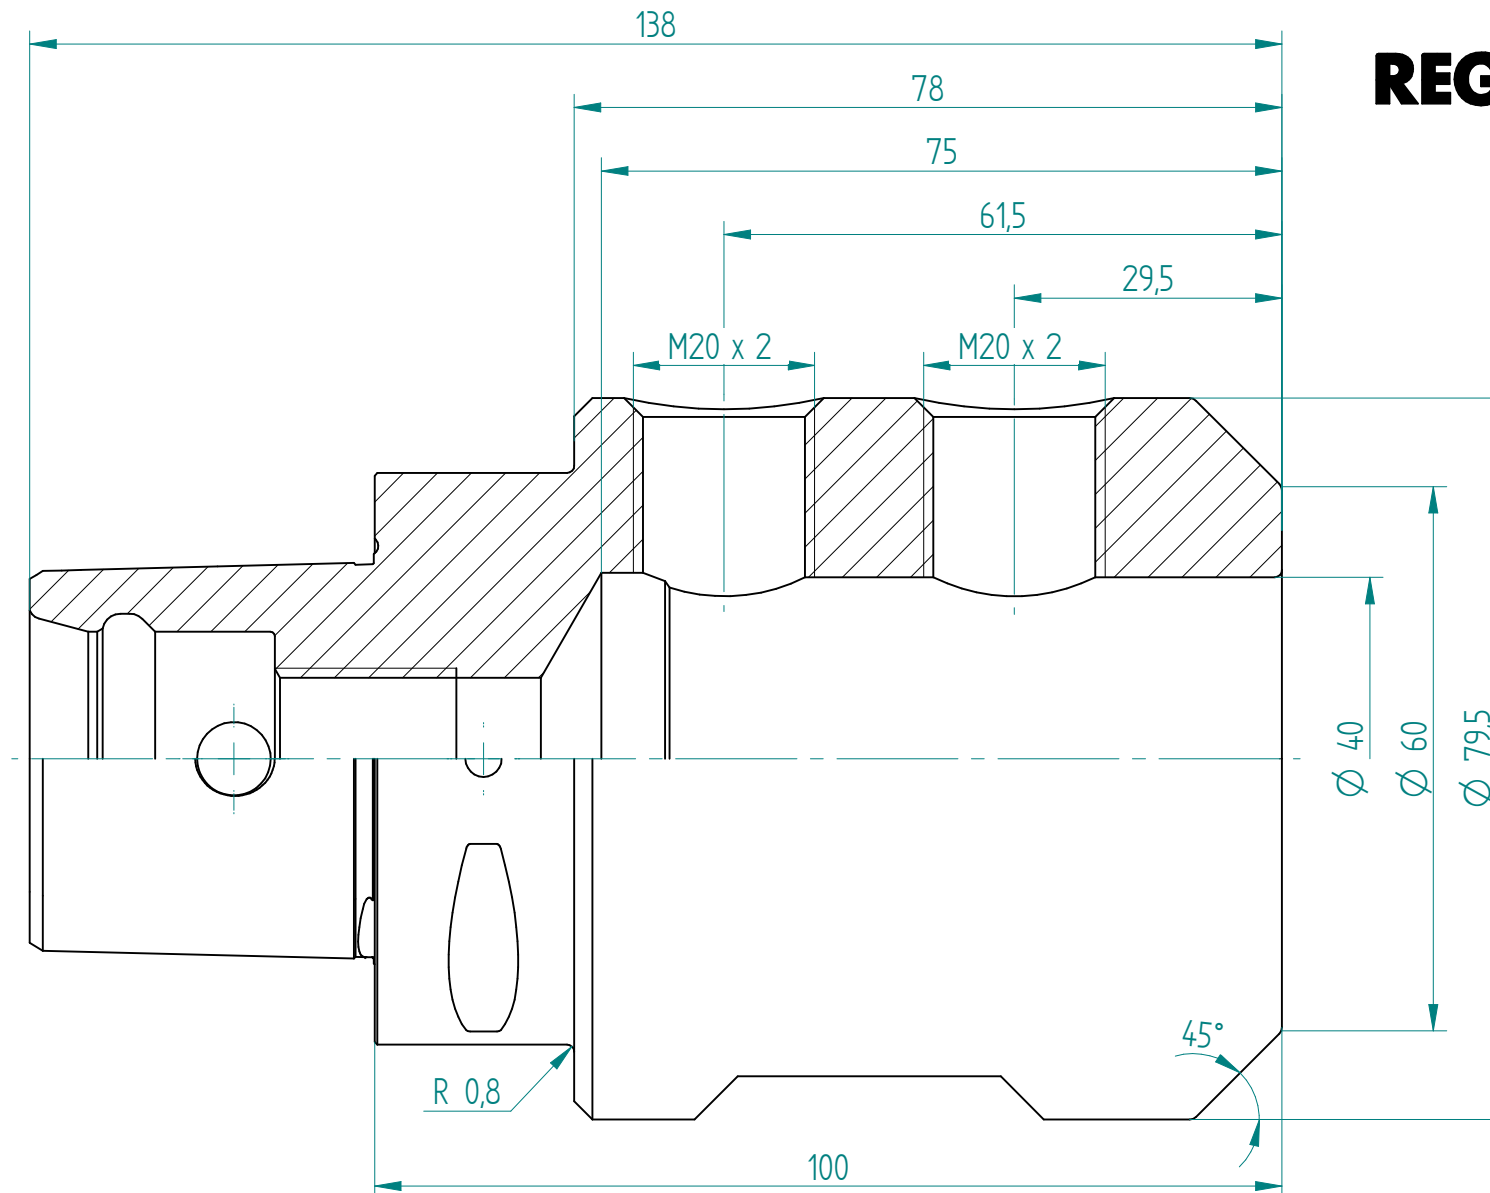

REGO-FIX▲

REGO-FIX AG
Obermattweg 60
4456 Tenniken / Switzerland

P +41 61 976 14 66
F +41 61 976 14 14
www.rego-fix.com

This is a non-controlled copy. All information given herein is subject to change without notice

The information given herein has been carefully checked and is believed to be correct. REGO-FIX, however, assumes no responsibility or liability for any errors, inaccuracies or omissions that may appear in this drawing

This document is subject to copyright laws. No part of this document may be reproduced or transmitted in any form or any means, electronic or mechanic, for any purpose, without the express written permission of REGO-FIX

Type : **C6_WD40x100**
Part No. : **280634060**
Date : 29.09.2015
Scale : 1.2:1